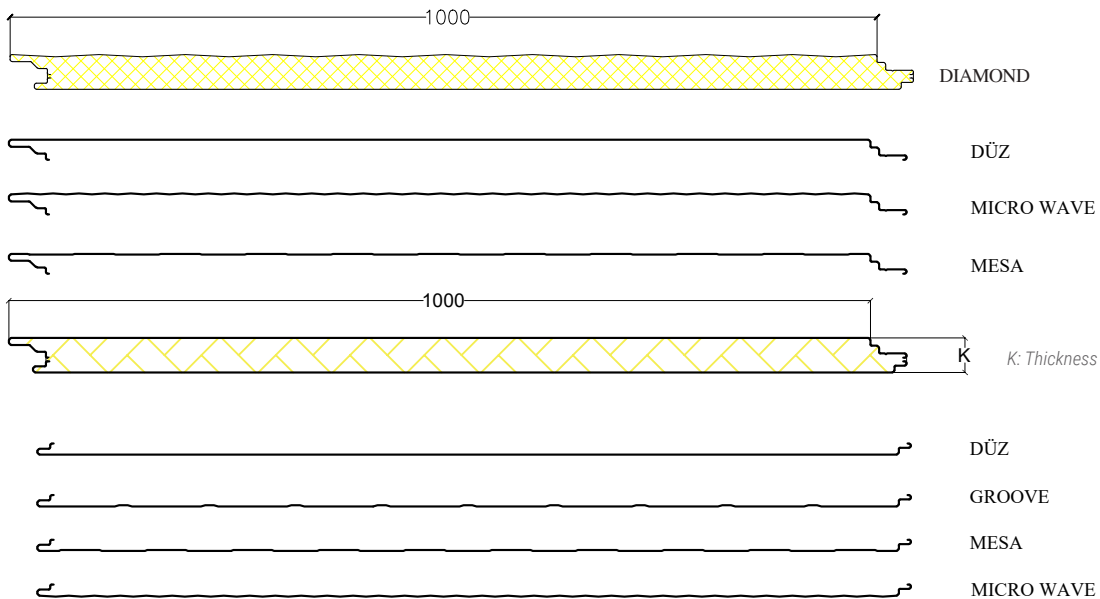

Provides high insulation and aesthetic solutions:

- *Panel form is hidden screw.*
- *Our panel can be manufactured with micro wave and mesa surface form.*
- *It can be combined with the sinus and semi-sinus hidden screw type panels.*
- *It can be manufactured with PIR and PUR core alternative.*
- *It allows vertical and horizontal installation. Provides high insulation*
- *Core materials protect your structures against water, heat and sound; PIR insulation provides superior fire protection.*
- *Can be manufactured with several color options.*

Poliüretan (PUR) - Poliizosiyanurat (PIR) Yalıtımlı

Polyurethane (PUR) - Polyisocyanurate (PIR) Insulated

Birleşim Detayı / Connection Detail

Teknik Özellikler / Technical Specifications

Yalıtım Kalınlıkları Core Thicknesses	Yalıtım Yoğunluğu Insulation Density	Metal Kalınlıkları Steel Thickness Boyalı Galvaniz Sac PPGI	Isı İletkenlik Katsayısı Thermal Conductivity	Yangın Sınıfı Reaction To Fire
40-50-60-80-100-120 mm	PUR 40 (±2) kg/m ³ PIR 42 (±2) kg/m ³	Dış Yüzey / External Thickness 0,50-0,60-0,70-0,80 mm İç Yüzey / Internal Thickness 0,40-0,50-0,60-0,70-0,80 mm	$\lambda = 0,022 \text{ W/mK}$	PUR Bs2d0 EN 13501-1 Bs3d0 EN 13501-1 Cs2d0 EN 13501-1 Cs3d0 EN 13501-1 PIR Bs1d0 EN 13501-1, FM Bs2d0 EN 13501-1